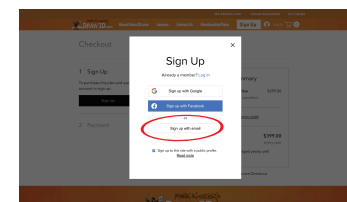

# Mark Kistler's Step-By-Step Instructions For Classroom Membership

Draw3d.com Teacher/Student Individual  
Sign-up & Log-in Reference Sheet:

1. Go to [www.draw3d.com](http://www.draw3d.com)

2. Scroll down and click orange button  
"Join Today"

3. You will land on "Membership Plan & Pricing  
Information" page

4. Scroll down and click blue button "Join Today" in  
box titled "Classroom Student Enrollment"

5. You will land at Checkout page,  
Click "sign up"

7. A pop up box will appear on your screen,  
click "sign up with email"

8. A pop-up box will appear on your screen,  
enter your email and create a **special Draw3d.com  
password**, click "I am not a robot," click "Sign up".