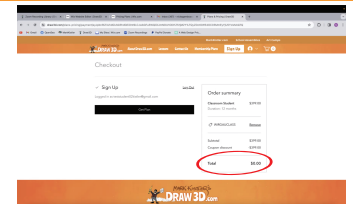

12. Click black box "Get Plan"