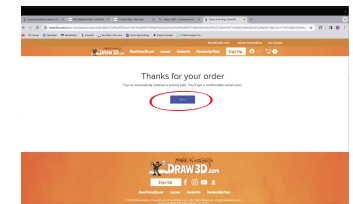

**13. Your screen will show "Thanks for your order" Click blue button "Got It"**

**14. You will be re-directed to www.Draw3D.com. Click blue box "Enter Here" in purple banner "Welcome Back Draw3D.com Member!"**