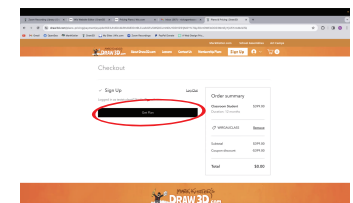

**9. Click "Enter coupon code"**

**10. Enter your specialized coupon code that we email you upon purchase into coupon code box, click "Apply"**

**11. The screen will update to \$0 balance due**

**12. Click black box "Get Plan"**

**13. Your screen will show "Thanks for your order" Click blue button "Got It"**

**14. You will be re-directed to www.Draw3D.com. Click blue box "Enter Here" in purple banner "Welcome Back Draw3D.com Member!"**