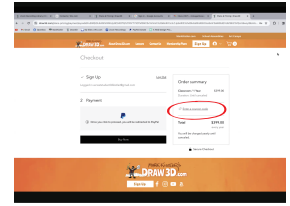

9. Click "Enter coupon code"

10. Enter your specialized coupon code that we email you upon purchase into coupon code box, click "Apply"