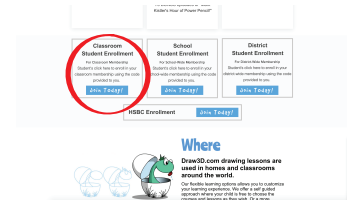

# Mark Kistler's Step-By-Step Instructions For Classroom Membership

Draw3d.com Teacher/Student Individual  
Sign-up & Log-in Reference Sheet:

1. Go to [www.draw3d.com](http://www.draw3d.com)

2. Scroll down and click orange button  
"Join Today"

3. You will land on "Membership Plan & Pricing  
Information" page

4. Scroll down and click blue button "Join Today" in  
box titled "Classroom Student Enrollment"

5. You will land at Checkout page,  
Click "sign up"