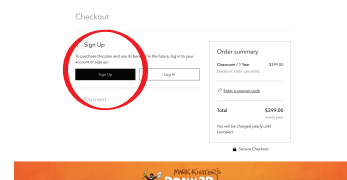

# Mark Kistler's Step-By-Step Instructions For Classroom Membership

Draw3d.com Teacher/Student Individual  
Sign-up & Log-in Reference Sheet:

1. Go to [www.draw3d.com](http://www.draw3d.com)

2. Scroll down and click orange button  
"Join Today"

3. You will land on "Membership Plan & Pricing  
Information" page

4. Scroll down and click blue button "Join Today" in  
box titled "Classroom Student Enrollment"

5. You will land at Checkout page,  
Click "sign up"