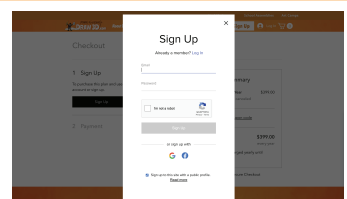

3. You will land on "Membership Plan & Pricing  
Information" page

4. Scroll down and click blue button "Join Today" in  
box titled "Classroom Student Enrollment"

5. You will land at Checkout page,  
Click "sign up"

7. A pop up box will appear on your screen,  
click "sign up with email"

8. A pop-up box will appear on your screen,  
enter your email and create a **special Draw3d.com  
password**, click "I am not a robot," click "Sign up".