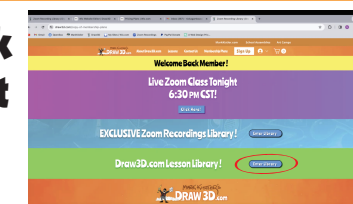

15. Enjoy exploring your full access to over 420 Mark Kistler "how-to-draw" video tutorials! We suggest starting with the Draw3D.com lesson library.