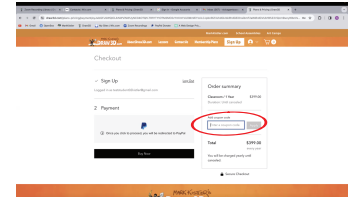

3. You will land on "Membership Plan & Pricing  
Information" page

4. Scroll down and click blue button "Join Today" in  
box titled "Classroom Student Enrollment"

5. You will land at Checkout page,  
Click "sign up"

7. A pop up box will appear on your screen,  
click "sign up with email"

8. A pop-up box will appear on your screen,  
enter your email and create a **special Draw3d.com  
password**, click "I am not a robot," click "Sign up".

**9. Click "Enter coupon code"**

**10. Enter your specialized coupon code that we email you upon purchase into coupon code box, click "Apply"**

**11. The screen will update to \$0 balance due**

**12. Click black box "Get Plan"**