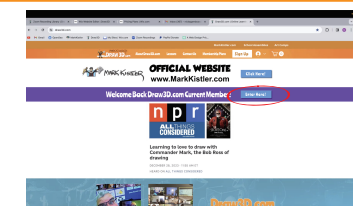

**13. Your screen will show "Thanks for your order" Click blue button "Got It"**

**14. You will be re-directed to www.Draw3D.com. Click blue box "Enter Here" in purple banner "Welcome Back Draw3D.com Member!"**