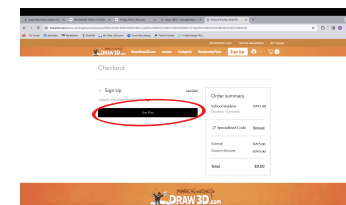

**9. Click "Enter coupon code"**

**10. Enter your specialized coupon code that we email you upon purchase into coupon code box, click "Apply"**

**11. The screen will update to \$0 balance due**

**12. Click black box "Get Plan"**

**13. Your screen will show "Thanks for your order" Click blue button "Got It"**

**14. You will be re-directed to www.Draw3D.com. Click blue box "Enter Here" in purple banner "Welcome Back Draw3D.com Member!"**