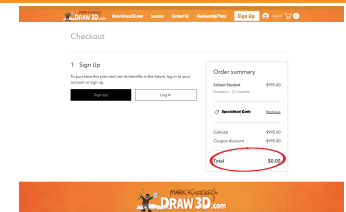

12. Click black box "Get Plan"