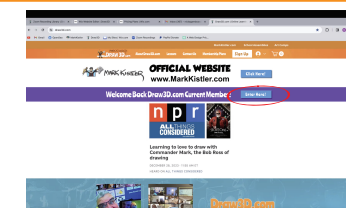

**13. Your screen will show "Thanks for your order" Click blue button "Got It"**

**14. You will be re-directed to www.Draw3D.com. Click blue box "Enter Here" in purple banner "Welcome Back Draw3D.com Member!"**