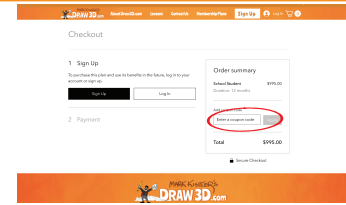

11. The screen will update to $0 balance due