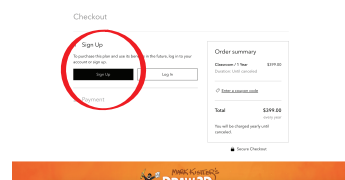

# Mark Kistler's Step-By-Step Instructions For School Membership

Draw3d.com Teacher/Student Individual  
Sign-up & Log-in Reference Sheet:

1. Go to [www.draw3d.com](http://www.draw3d.com)

2. Scroll down and click orange button  
"Join Today"

3. You will land on "Membership Plan & Pricing  
Information" page

4. Scroll down and click blue button "Join Today" in  
box titled "Classroom Student Enrollment"

5. You will land at Checkout page,  
Click "sign up"