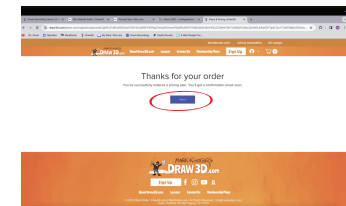

7. A pop up box will appear on your screen,  
click "sign up with email"

8. A pop-up box will appear on your screen,  
enter your email and create a **special Draw3d.com  
password**, click "I am not a robot," click "Sign up".

**9. Click "Enter coupon code"**

**10. Enter your specialized coupon code that we email you upon purchase into coupon code box, click "Apply"**

**11. The screen will update to \$0 balance due**

**12. Click black box "Get Plan"**

**13. Your screen will show "Thanks for your order" Click blue button "Got It"**

**14. You will be re-directed to www.Draw3D.com. Click blue box "Enter Here" in purple banner "Welcome Back Draw3D.com Member!"**