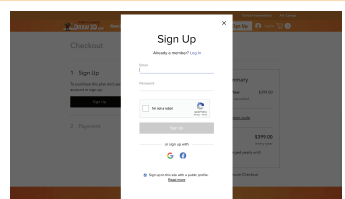

# Mark Kistler's Step-By-Step Instructions For School Membership

Draw3d.com Teacher/Student Individual  
Sign-up & Log-in Reference Sheet:

1. Go to [www.draw3d.com](http://www.draw3d.com)

2. Scroll down and click orange button  
"Join Today"

3. You will land on "Membership Plan & Pricing  
Information" page

4. Scroll down and click blue button "Join Today" in  
box titled "Classroom Student Enrollment"

5. You will land at Checkout page,  
Click "sign up"

7. A pop up box will appear on your screen,  
click "sign up with email"

8. A pop-up box will appear on your screen,  
enter your email and create a **special Draw3d.com  
password**, click "I am not a robot," click "Sign up".