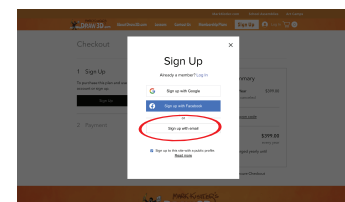

# Mark Kistler's Step-By-Step Instructions For School Membership

Draw3d.com Teacher/Student Individual  
Sign-up & Log-in Reference Sheet:

1. Go to [www.draw3d.com](http://www.draw3d.com)

2. Scroll down and click orange button  
"Join Today"

3. You will land on "Membership Plan & Pricing  
Information" page

4. Scroll down and click blue button "Join Today" in  
box titled "Classroom Student Enrollment"

5. You will land at Checkout page,  
Click "sign up"

7. A pop up box will appear on your screen,  
click "sign up with email"

8. A pop-up box will appear on your screen,  
enter your email and create a **special Draw3d.com  
password**, click "I am not a robot," click "Sign up".