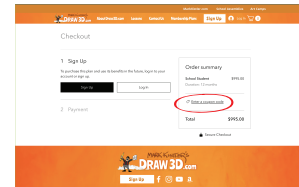

9. Click "Enter coupon code"

10. Enter your specialized coupon code that we email you upon purchase into coupon code box, click "Apply"