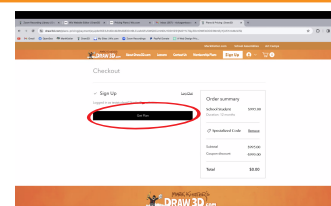

9. Click "Enter coupon code"

10. Enter your specialized coupon code that we email you upon purchase into coupon code box, click "Apply"

11. The screen will update to \$0 balance due

12. Click black box "Get Plan"

13. Your screen will show "Thanks for your order" Click blue button "Got It"

14. You will be re-directed to www.Draw3D.com. Click blue box "Enter Here" in purple banner "Welcome Back Draw3D.com Member!"