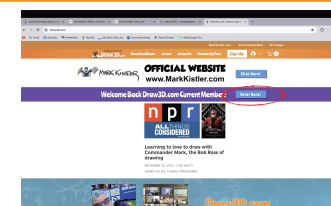

13. Your screen will show "Thanks for your order" Click blue button "Got It"

14. You will be re-directed to www.Draw3D.com. Click blue box "Enter Here" in purple banner "Welcome Back Draw3D.com Member!"