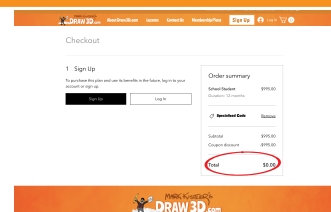

12. Click black box "Get Plan"