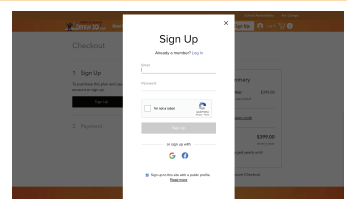

Mark Kistler's Step-By-Step Instructions For School Membership

Draw3d.com Teacher/Student Individual
Sign-up & Log-in Reference Sheet:

1. Go to www.draw3d.com

2. Scroll down and click orange button
"Join Today"

3. You will land on "Membership Plan & Pricing
Information" page

4. Scroll down and click blue button "Join Today" in
box titled "School Student Enrollment"

5. You will land at Checkout page,
Click "sign up"

7. A pop up box will appear on your screen,
click "sign up with email"

8. A pop-up box will appear on your screen,
enter your email and create a **special Draw3d.com
password**, click "I am not a robot," click "Sign up".