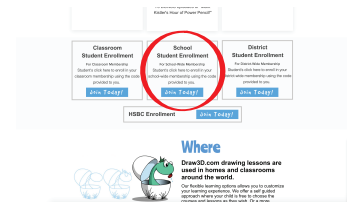

Mark Kistler's Step-By-Step Instructions For School Membership

Draw3d.com Teacher/Student Individual
Sign-up & Log-in Reference Sheet:

1. Go to www.draw3d.com

2. Scroll down and click orange button
"Join Today"

3. You will land on "Membership Plan & Pricing
Information" page

4. Scroll down and click blue button "Join Today" in
box titled "School Student Enrollment"

5. You will land at Checkout page,
Click "sign up"