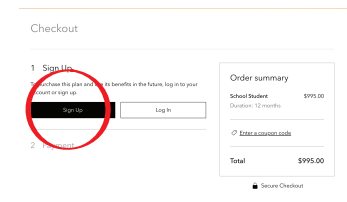

Mark Kistler's Step-By-Step Instructions For School Membership

Draw3d.com Teacher/Student Individual
Sign-up & Log-in Reference Sheet:

1. Go to www.draw3d.com

2. Scroll down and click orange button
"Join Today"

3. You will land on "Membership Plan & Pricing
Information" page

4. Scroll down and click blue button "Join Today" in
box titled "School Student Enrollment"

5. You will land at Checkout page,
Click "sign up"