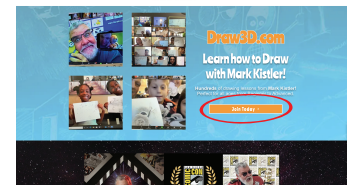

Mark Kistler's Step-By-Step Instructions For School Membership

Draw3d.com Teacher/Student Individual
Sign-up & Log-in Reference Sheet:

1. Go to www.draw3d.com

2. Scroll down and click orange button
"Join Today"

3. You will land on "Membership Plan & Pricing
Information" page

4. Scroll down and click blue button "Join Today" in
box titled "School Student Enrollment"

5. You will land at Checkout page,
Click "sign up"