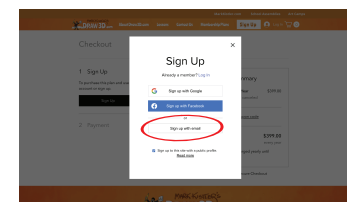

Mark Kistler's Step-By-Step Instructions For School Membership

Draw3d.com Teacher/Student Individual
Sign-up & Log-in Reference Sheet:

1. Go to www.draw3d.com

2. Scroll down and click orange button
"Join Today"

3. You will land on "Membership Plan & Pricing
Information" page

4. Scroll down and click blue button "Join Today" in
box titled "School Student Enrollment"

5. You will land at Checkout page,
Click "sign up"

7. A pop up box will appear on your screen,
click "sign up with email"

8. A pop-up box will appear on your screen,
enter your email and create a **special Draw3d.com
password**, click "I am not a robot," click "Sign up".