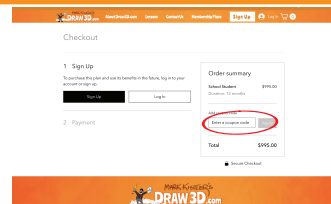

3. You will land on "Membership Plan & Pricing
Information" page

4. Scroll down and click blue button "Join Today" in
box titled "School Student Enrollment"

5. You will land at Checkout page,
Click "sign up"

7. A pop up box will appear on your screen,
click "sign up with email"

8. A pop-up box will appear on your screen,
enter your email and create a **special Draw3d.com
password**, click "I am not a robot," click "Sign up".

9. Click "Enter coupon code"

10. Enter your specialized coupon code that we email you upon purchase into coupon code box, click "Apply"

11. The screen will update to \$0 balance due

12. Click black box "Get Plan"