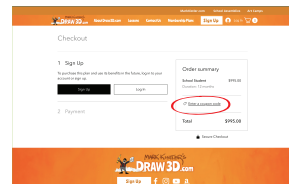

9. Click "Enter coupon code"

10. Enter your specialized coupon code that we email you upon purchase into coupon code box, click "Apply"