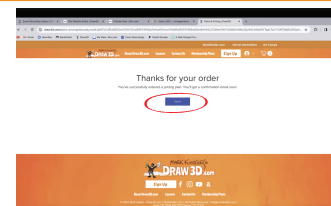

9. Click "Enter coupon code"

10. Enter your specialized coupon code that we email you upon purchase into coupon code box, click "Apply"

11. The screen will update to \$0 balance due

12. Click black box "Get Plan"

13. Your screen will show "Thanks for your order" Click blue button "Got It"

14. You will be re-directed to www.Draw3D.com. Click blue box "Enter Here" in purple banner "Welcome Back Draw3D.com Member!"